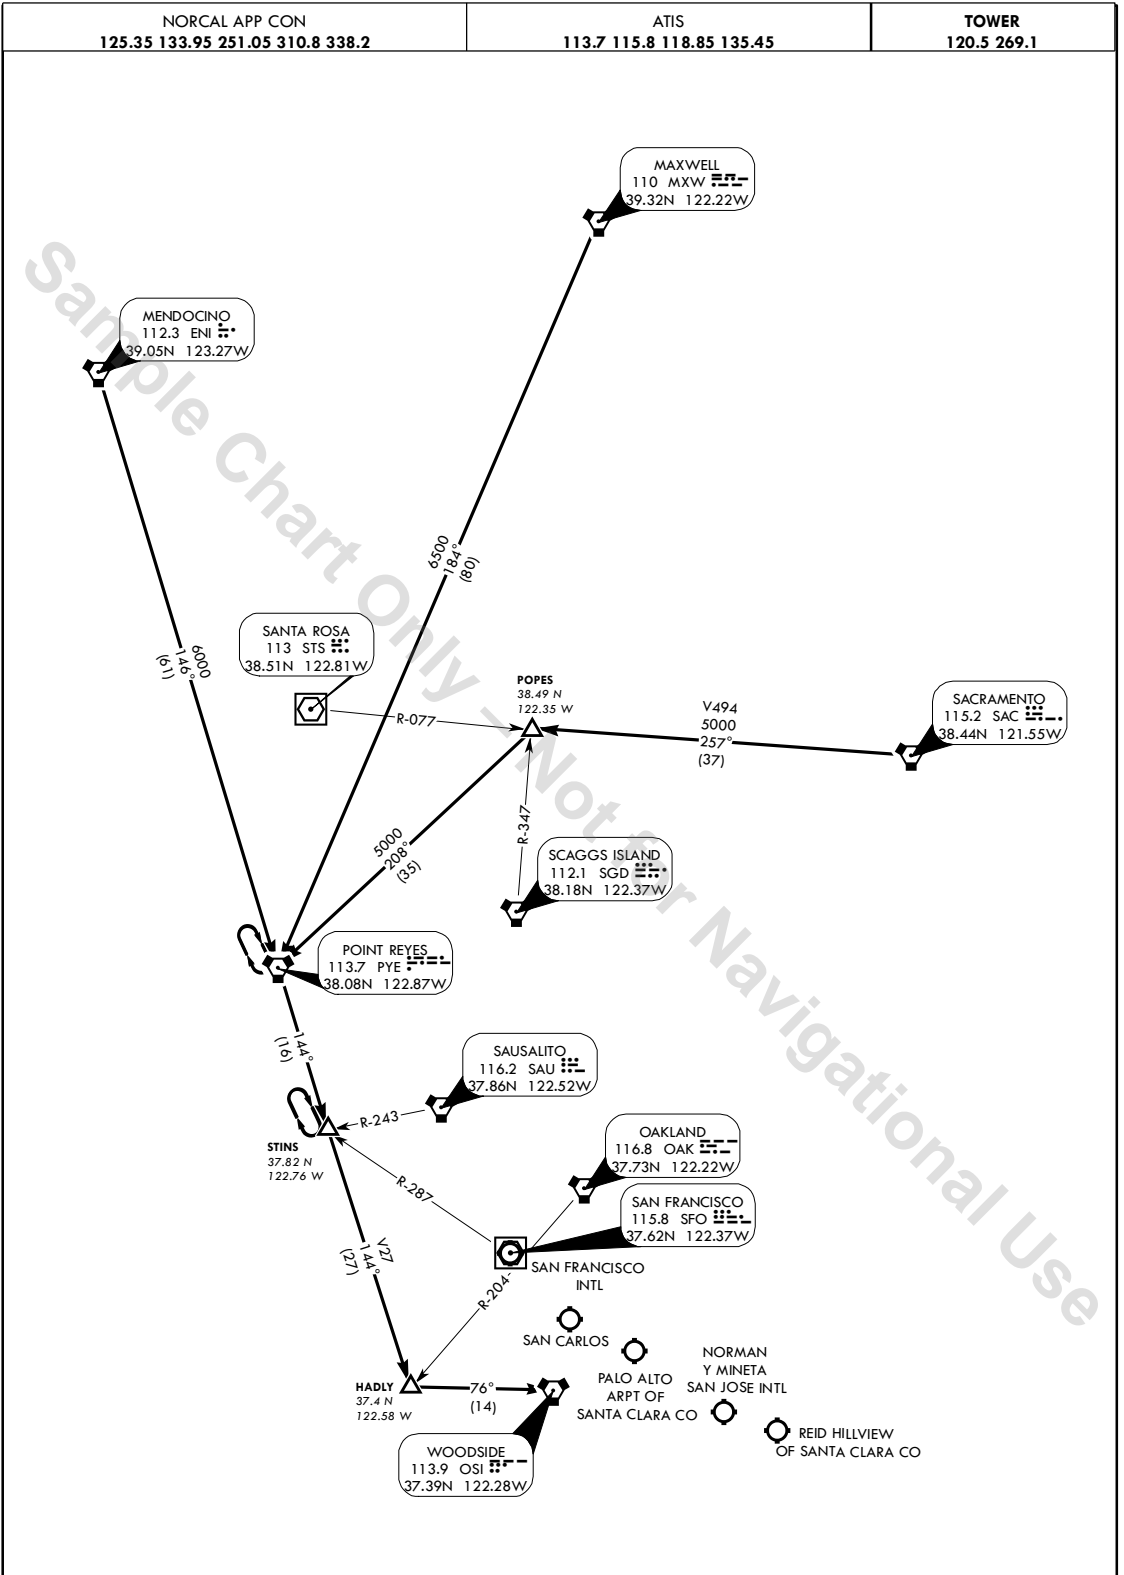

POINT REYES ONE ARRIVAL

NORCAL APP CON
125.35 133.95 251.05 310.8 338.2

ATIS
113.7 115.8 118.85 135.45

TOWER
120.5 269.1

SAMPLE CHART - NOT FOR NAVIGATION

SAMPLE CHART - NOT FOR NAVIGATION